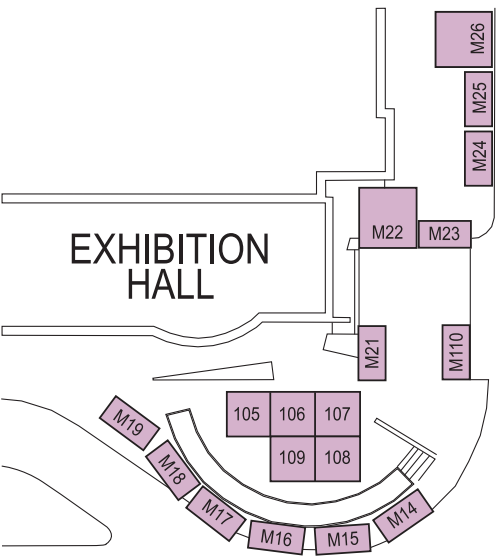

MIDWEST HORSE FAIR® - OUTSIDE MALL

ECLIPSE
ALUMINUM TRAILERS L.L.C.
TRAILER AVENUE

KIDS KORRAL

APRIL 20, 21 & 22 - 2012
www.MidwestHorseFair.com