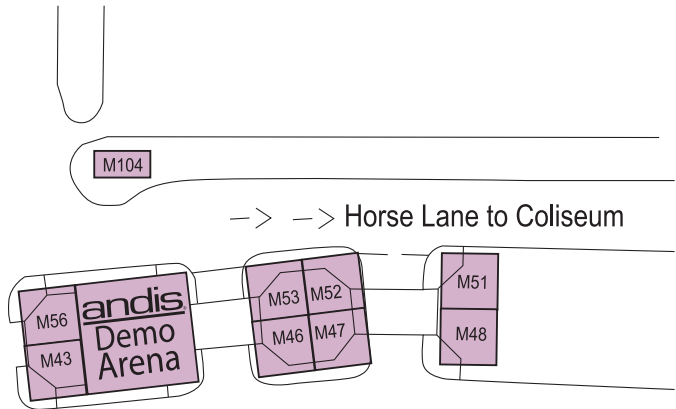

MIDWEST HORSE FAIR® - OUTSIDE MALL

ECLIPSE
ALUMINUM TRAILERS L.L.C.
TRAILER AVENUE

KIDS KORRAL

APRIL 20, 21 & 22 - 2012
www.MidwestHorseFair.com