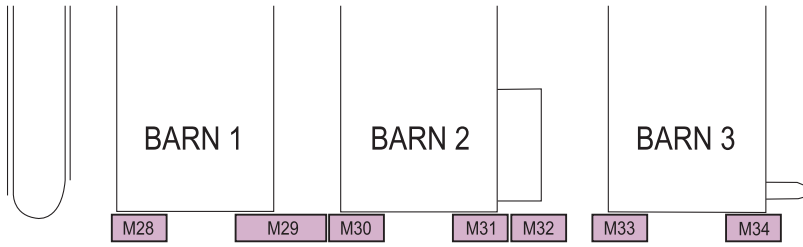

MIDWEST HORSE FAIR® - OUTSIDE MALL

ECLIPSE
ALUMINUM TRAILERS L.L.C.
TRAILER AVENUE

KIDS KORRAL

APRIL 20, 21 & 22 - 2012
www.MidwestHorseFair.com