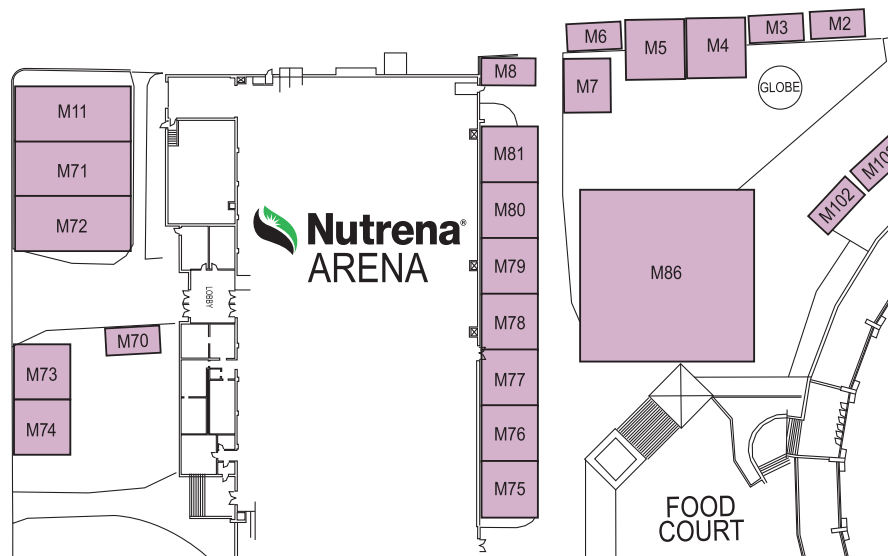

MIDWEST HORSE FAIR® - OUTSIDE MALL

ECLIPSE
ALUMINUM TRAILERS L.L.C.
TRAILER AVENUE

KIDS KORRAL

APRIL 20, 21 & 22 - 2012
www.MidwestHorseFair.com